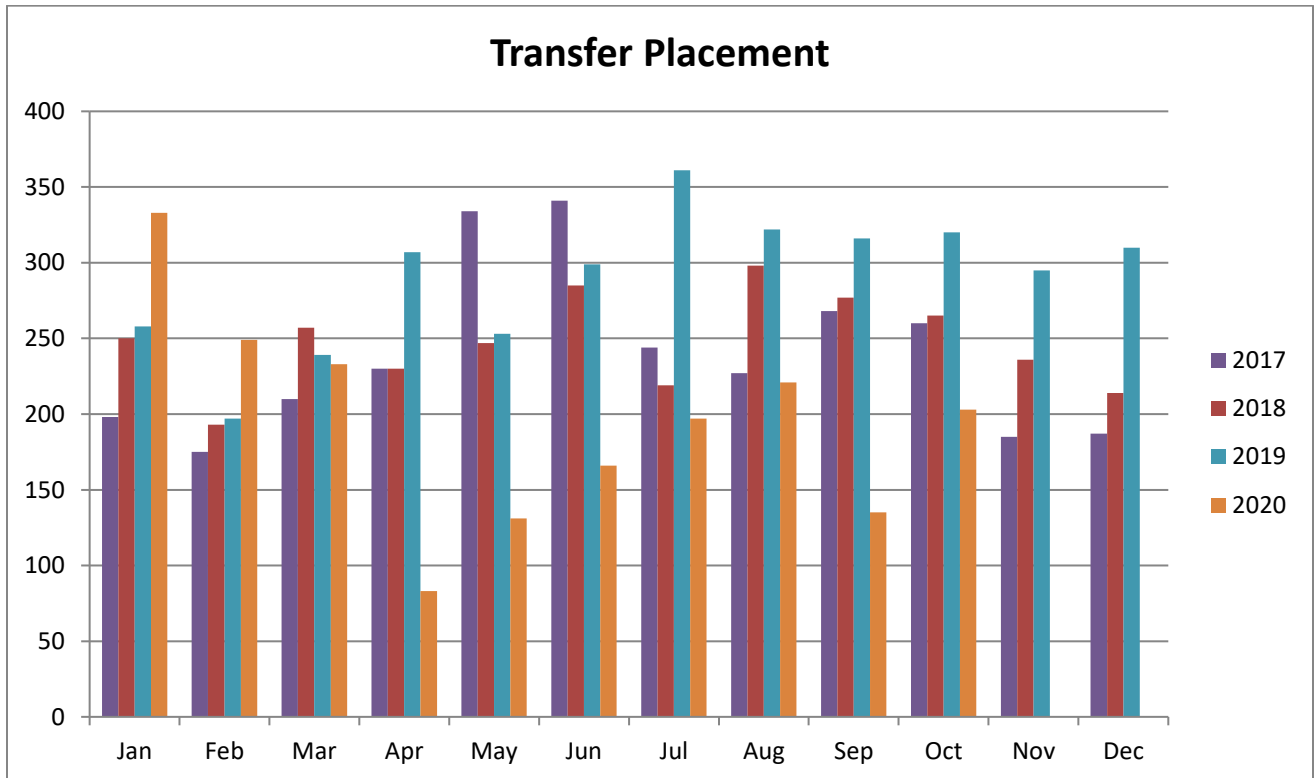

Wake County Animal Center Transfer Program

Transfer Partners pull animals from the Wake County Animal Center into their rescue programs. Our Transfer Partners are both near and far. We are fortunate to have many Transfer Partners to help us with placement of our animals, some that need extensive socialization, training or medical care. They enable us to save more lives.

To learn more about becoming a Transfer Partner for the Wake County Animal Center, please visit Transfer Program Page on our website at:

<http://www.wakegov.com/pets/transfer>

During October, 2020, 203 animals were transferred out of the Wake County Animal Center to our Transfer Partners.

Thank you to all of our Transfer Partners that pulled animals from the Wake County Animal Center in October, 2020. Every single transfer is important!