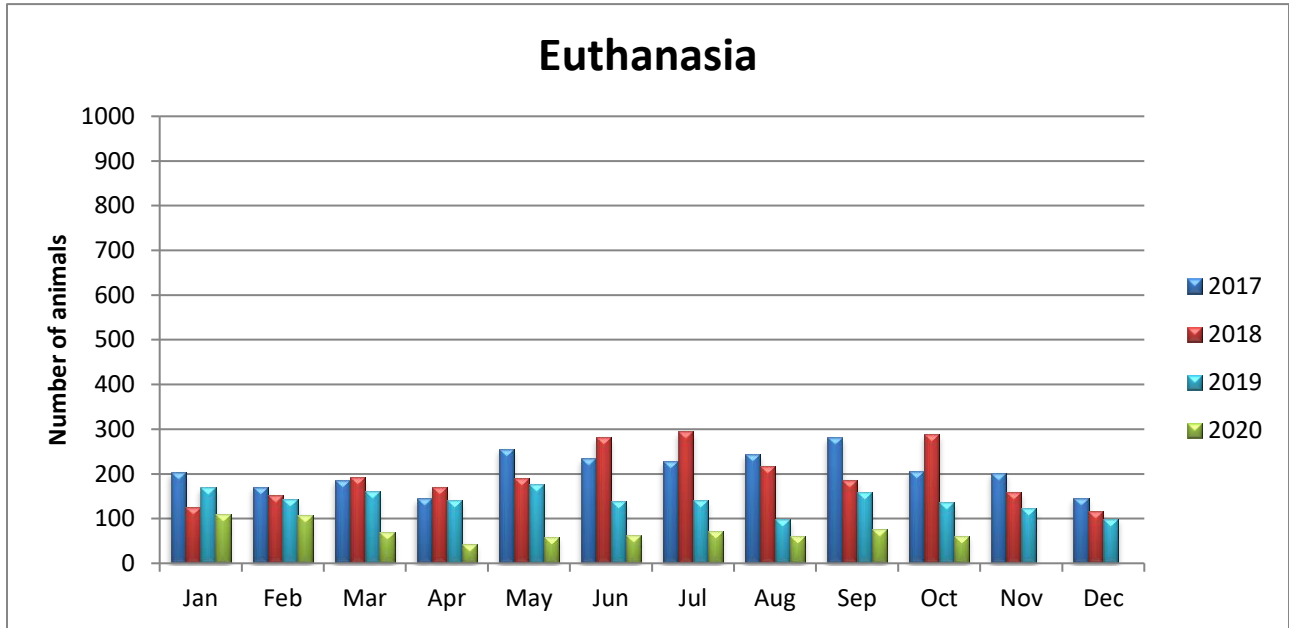

Euthanasia Monthly Comparison

Incoming animals may be euthanized for space, health or temperament. We also provide owner requested euthanasia to the public.

Wake County Animal Center Statistical Report

This report shows the current report month statistics and compares fiscal year to date statistics for the current fiscal year and the prior three fiscal years.

Date Range: July 1, 2020 - October 31, 2020						Date Prepared: 11/15/20				
	YTD FY18	%	YTD FY19	%	YTD FY20	%	YTD FY21	%	MTD FY21	%
Intake Dog	1667		1849		1854		956		251	
Intake Cat	2130		2075		2049		1243		311	
Intake Other	151		255		172		120		30	
Intake Total	3948		4179		4075		2319		592	
Adoption Dog	639	38.3%	680	36.8%	734	39.6%	344	36.0%	114	45.4%
Adoption Cat	857	40.2%	804	38.7%	847	41.3%	640	51.5%	191	61.4%
Adoption Other	51	33.8%	85	33.3%	52	30.2%	19	15.8%	5	16.7%
Adoption Total	1547	39.2%	1569	37.5%	1633	40.1%	1003	43.3%	310	52.4%
Transfer Dog	409	24.5%	482	26.1%	478	25.8%	279	29.2%	70	27.9%
Transfer Cat	537	25.2%	470	22.7%	774	37.8%	418	33.6%	112	36.0%
Transfer Other	55	36.4%	110	43.1%	73	42.4%	60	50.0%	21	70.0%
Transfer Total	1001	25.4%	1062	25.4%	1325	32.5%	757	32.6%	203	34.3%
Reclaim Dog	384	23.0%	385	20.8%	433	23.4%	217	22.7%	52	20.7%
Reclaim Cat	49	2.3%	87	4.2%	88	4.3%	22	1.8%	6	1.9%
Reclaim Other	11	7.3%	4	1.6%	5	2.9%	4	3.3%	1	3.3%
Reclaim Total	444	11.2%	476	11.4%	526	12.9%	243	10.5%	59	10.0%
Euth Dog	226	13.6%	274	14.8%	174	9.4%	112	11.7%	28	11.2%
Euth Cat	711	33.4%	668	32.2%	323	15.8%	120	9.7%	31	10.0%
Euth Other	26	17.2%	51	20.0%	37	21.5%	38	31.7%	2	6.7%
Euth Total	963	24.4%	993	23.8%	534	13.1%	270	11.6%	61	10.3%

	Total	%
Change in intake from FY20 to FY21	-1756	-43%
Change in adoptions from FY20 to FY21	-630	-39%
Change in transfers from FY20 to FY21	-568	-43%
Change in euthanasia from FY20 to FY21	-264	-49%
Change in total cat live releases FY20 to FY21	-629	-36.8%
Change in total dog live releases FY20 to FY21	-805	-48.9%