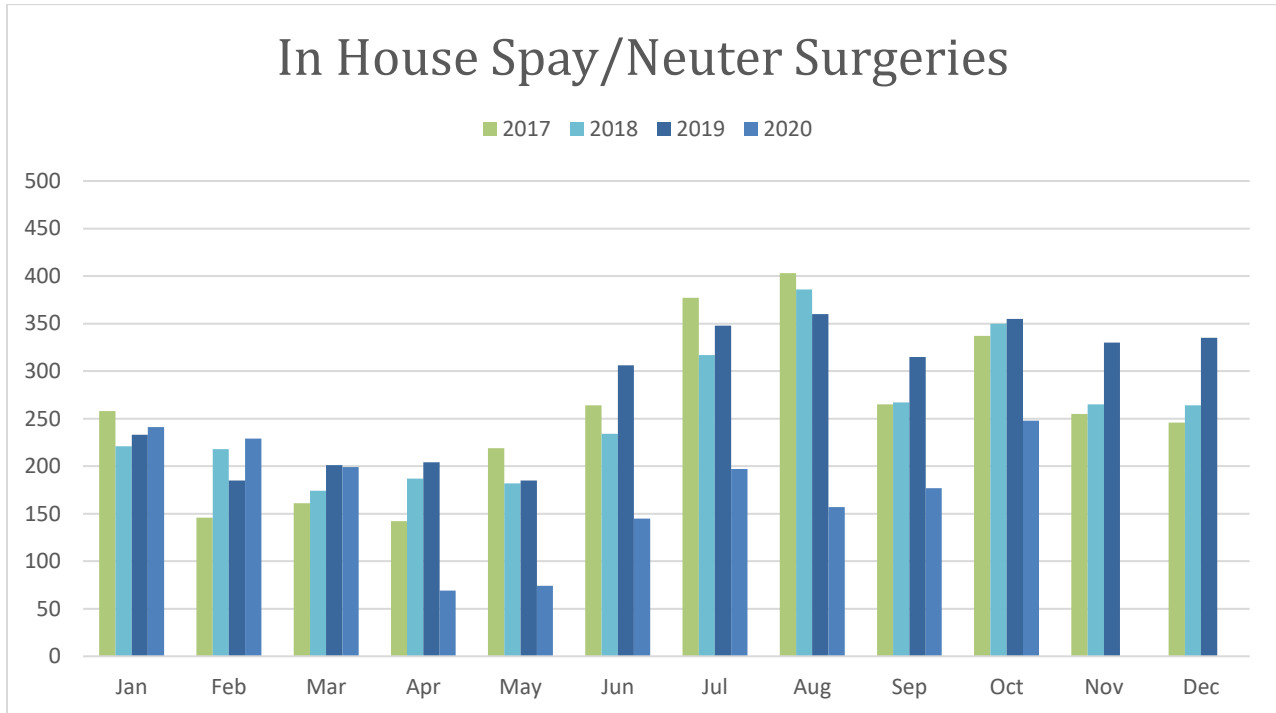

Wake County Animal Center Veterinary Program

Our Veterinary Program consists of a Chief Veterinarian, a Contract Surgeon and four veterinary technicians. This team is responsible for the overall medical care of all animals within the Wake County Animal Center.

Pet overpopulation is a major issue. One way to address this issue is to have your pets spayed or neutered. All dogs and cats adopted from the Wake County Animal Center are spayed or neutered prior to entering their new homes.

During October, 2020, 248 spay/neuter surgeries were performed at the Wake County Animal Center.

Wake County Animal Control