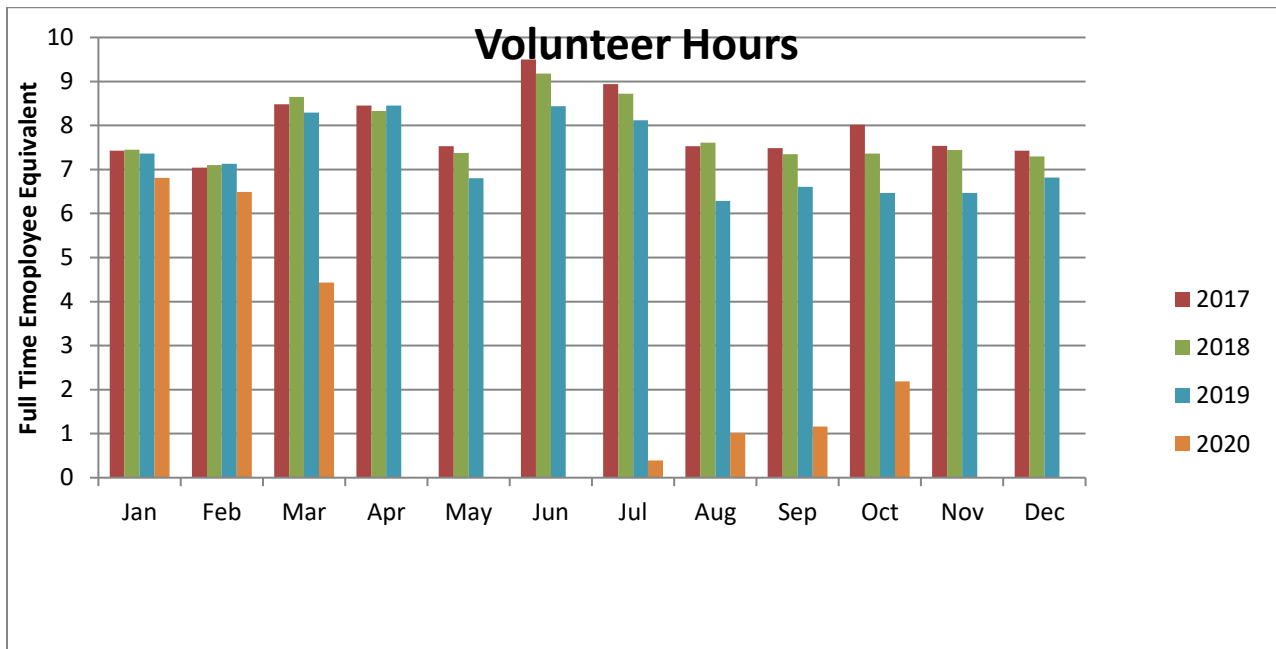

Wake County Animal Center Volunteer Program

Volunteers are an integral part of the Enrichment Program for the Wake County Animal Center. Their roles include dog walking, socialization of the animals, assisting at off-site events, cat cuddling and promoting our animals in the community, to just name a few.

To learn more about volunteering at the Wake County Animal Center, please visit our Volunteer Page on our website at: <http://www.wakegov.com/pets/volunteer>

Not everyone can come to the Animal Center to interact with our animals directly. If this is you, you can support our Animal Center by raising community awareness of the animals for adoption at the Wake County Animal Center, collecting donations of treats from your local community or making financial donations to support our Enrichment Program, advanced medical care and other needs of the animals in our care. More information can be found at: <http://www.wakegov.com/pets/donations>

Due to the COVID-19 pandemic, the full WCAC Volunteer Program was partially suspended during the month of October 2020. We were able to have limited volunteer activity to assist with animal enrichment.