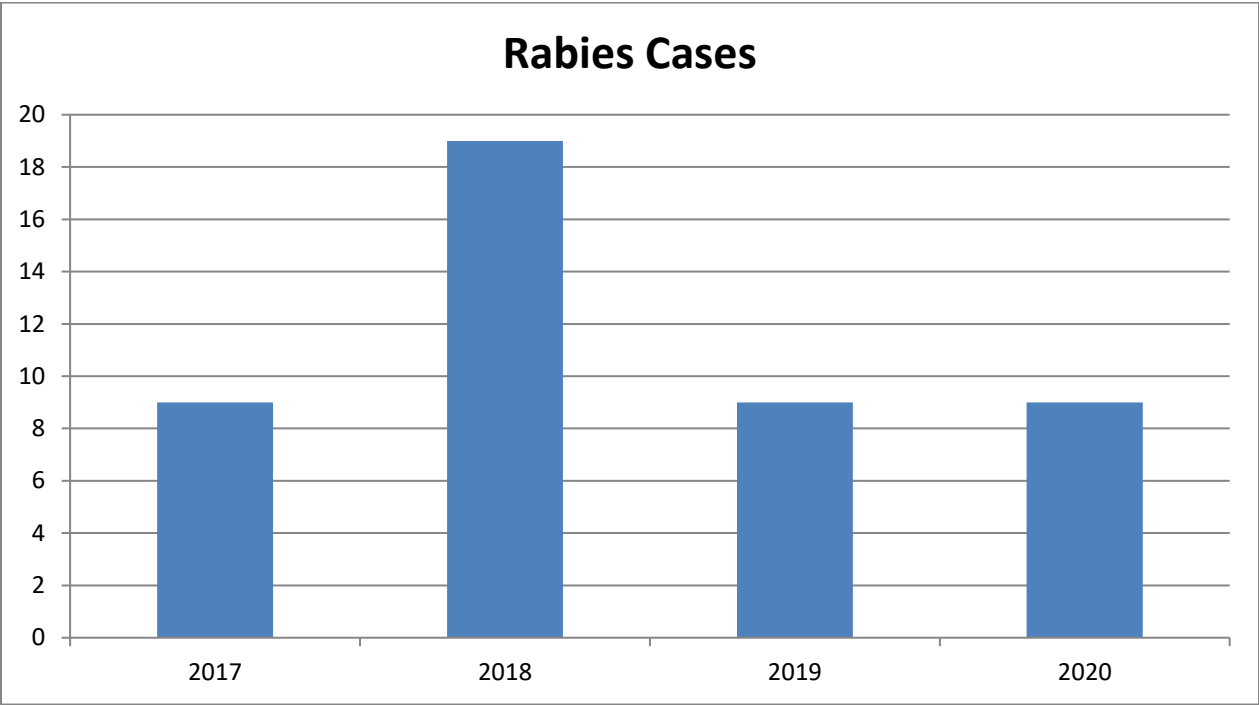

During October 2020, there were 2 confirmed cases of rabies in Wake County. There have been a total of 9 confirmed cases of rabies in Wake County since January 1, 2020.