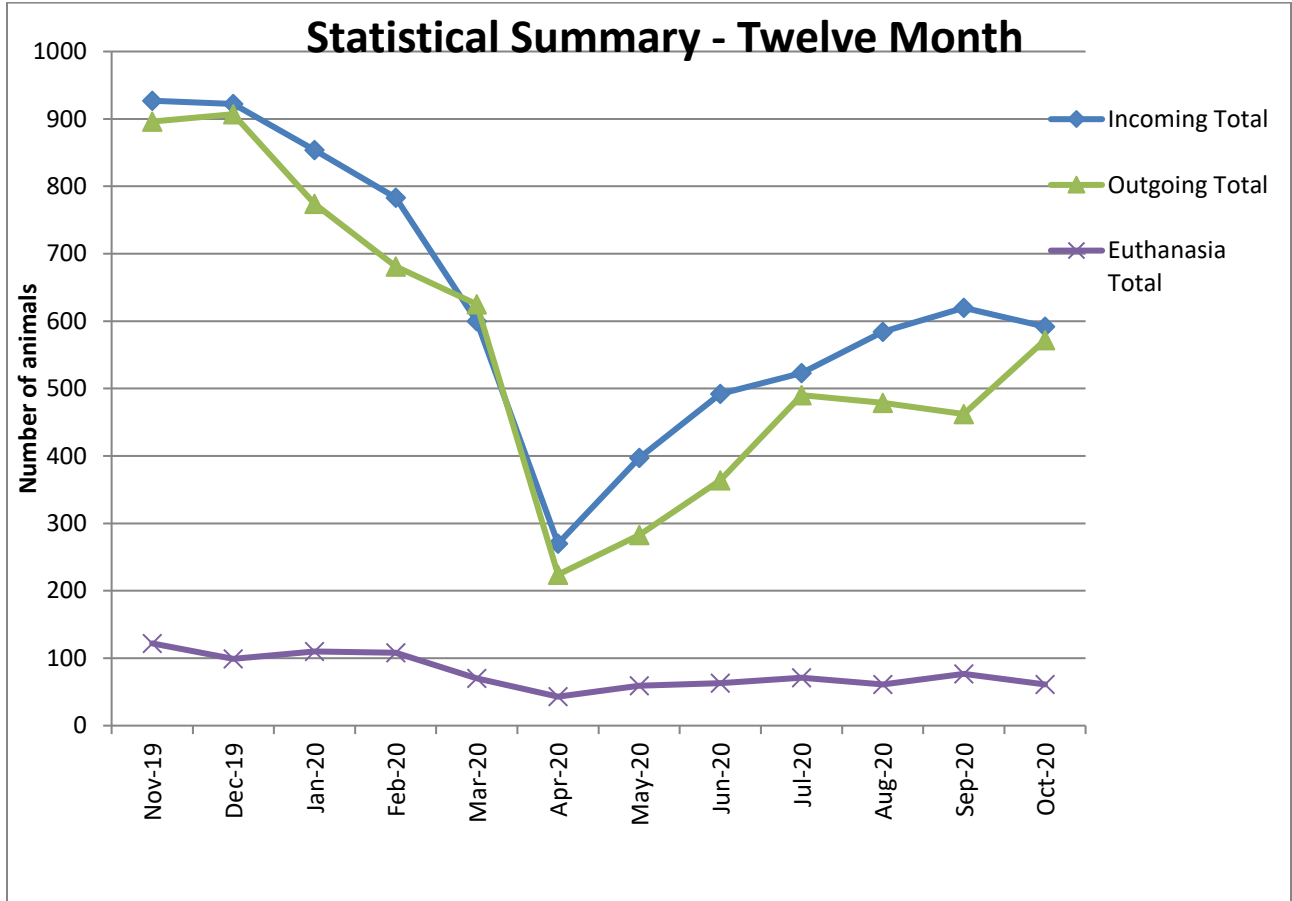

## Animal Center Statistical Summary

This chart compares all of our incoming animals, outgoing animals (which includes adoption, reclaim by owner and transfer to transfer partners) and euthanasia.