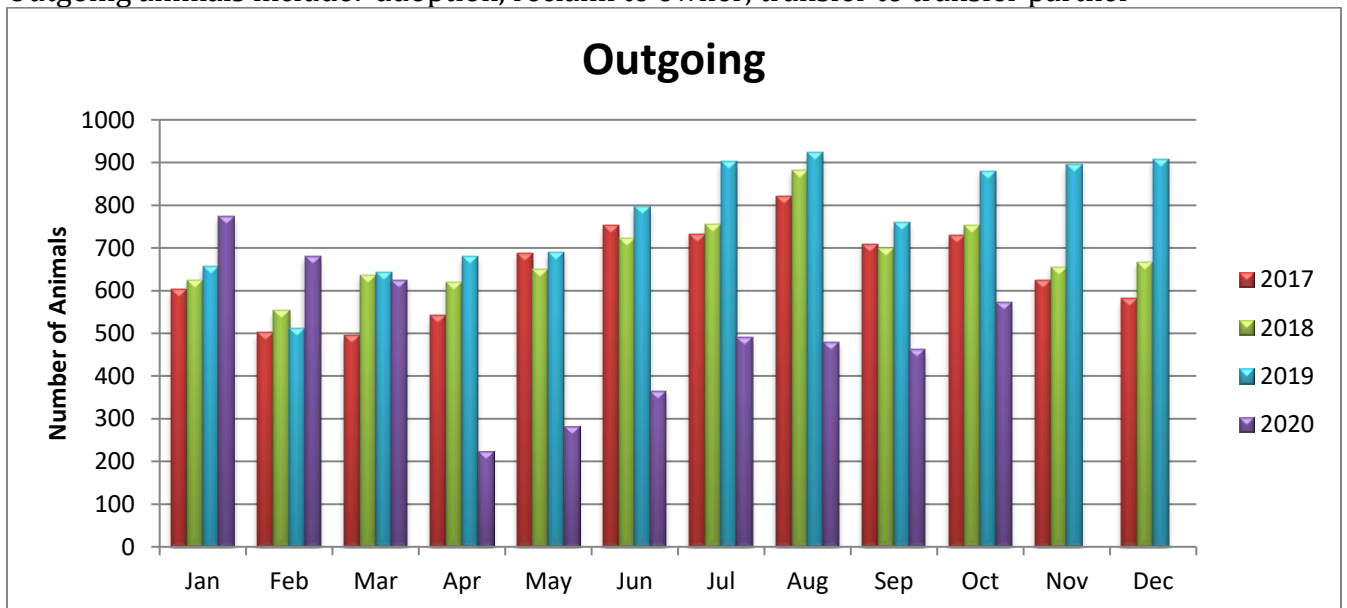

Outgoing Animals Monthly Comparison

Outgoing animals include: adoption, reclaim to owner, transfer to transfer partner