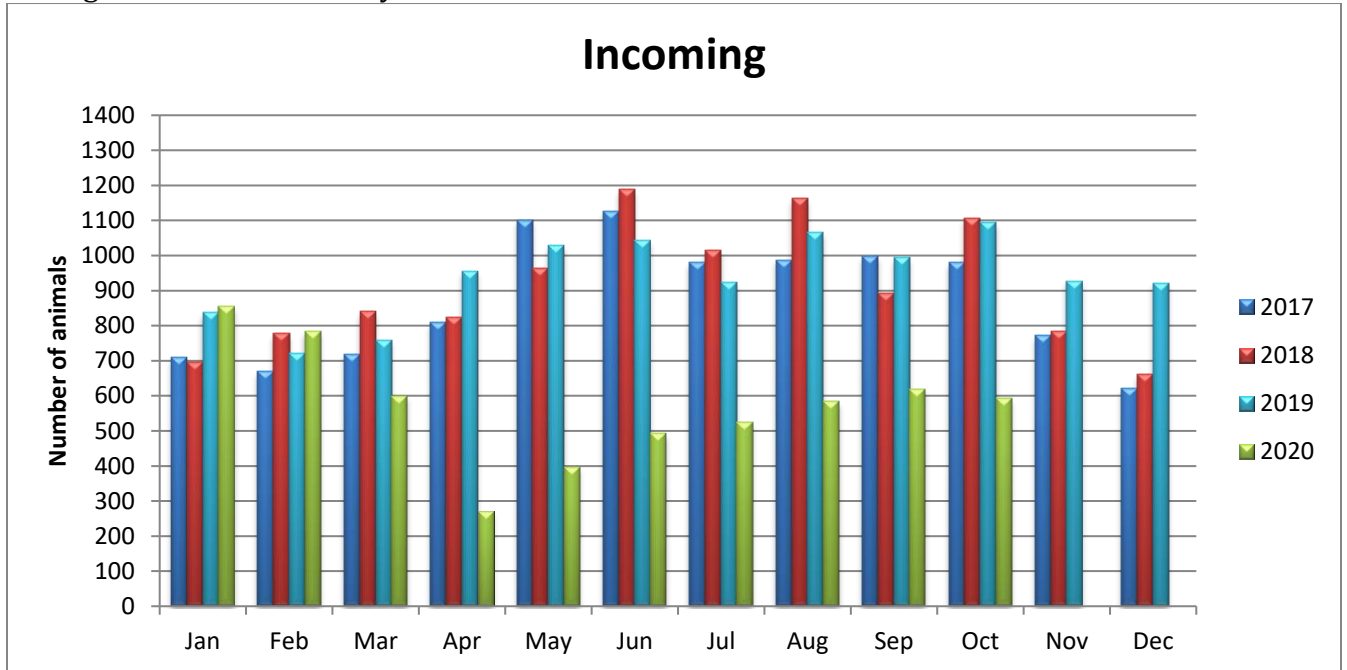

Incoming Animals Monthly Comparison

Incoming animals include all animals that enter the Wake County Animal Center either through our front desk or by Animal Control.