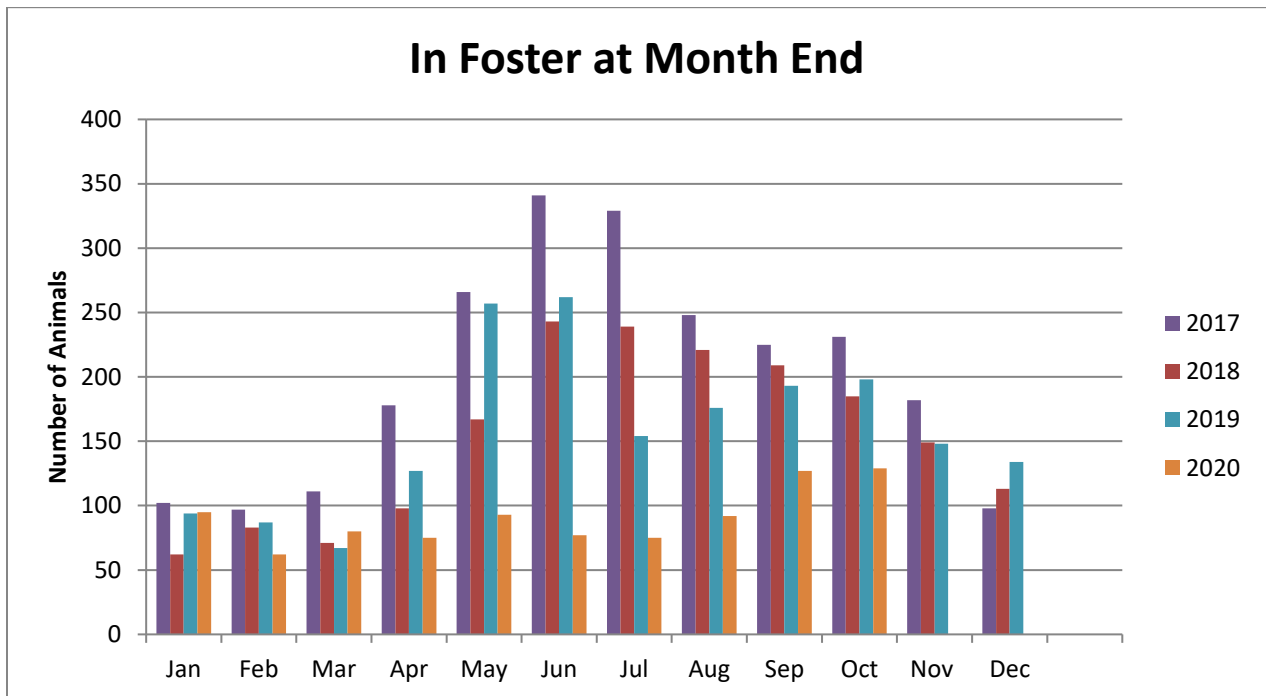

Wake County Animal Center Foster Program

Foster parents are crucial to the lifesaving efforts of the Wake County Animal Center. Foster parents save two lives when they choose to foster – the foster they welcome into their home as well as the pet who just got that spot in our facility. Fosters take on our neediest animals – our bottle feeder kittens, pets that need a kind hand for socialization, as well as our animals that need ongoing medical care. Foster parents provide a loving home that enables these pets to find their forever home.

To learn more about becoming a Foster parent at the Wake County Animal Center, please visit our Foster Page on our website at: <http://www.wakegov.com/pets/foster>

At the end of October, 2020, there were 129 animals in foster care. Animals in foster care that are available for adoption can be found on our Adoption Gallery at: <http://www.wakegov.com/pets/adoptions>